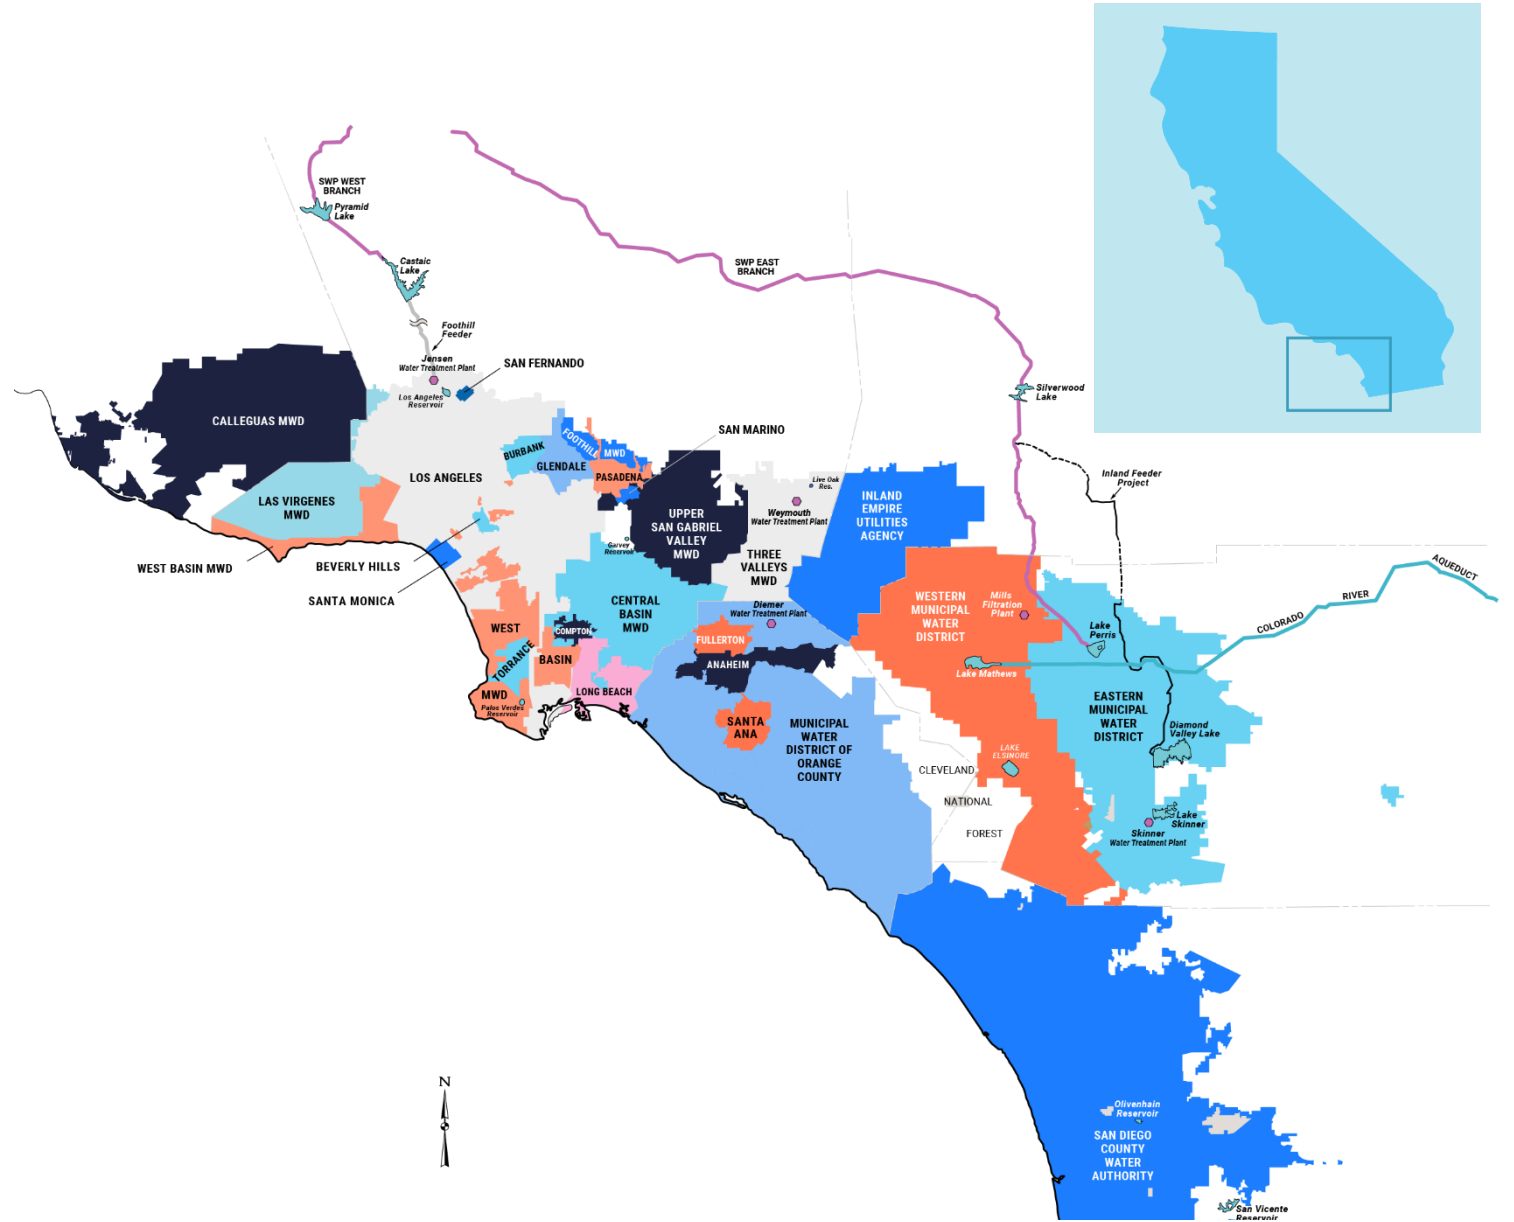

Innovation Pathway 2023

Building Water Resilience in an Era of Climate Change

October 10, 2023

Fast Facts_

About Metropolitan.

- Service area of 19 million people, 5,200 square miles, parts of six counties
- Supports \$1.6 trillion regional economy (ranks 11th in the world)

PUREWATER
SOUTHERN CALIFORNIA

A Climate
Resilient
Water
Source