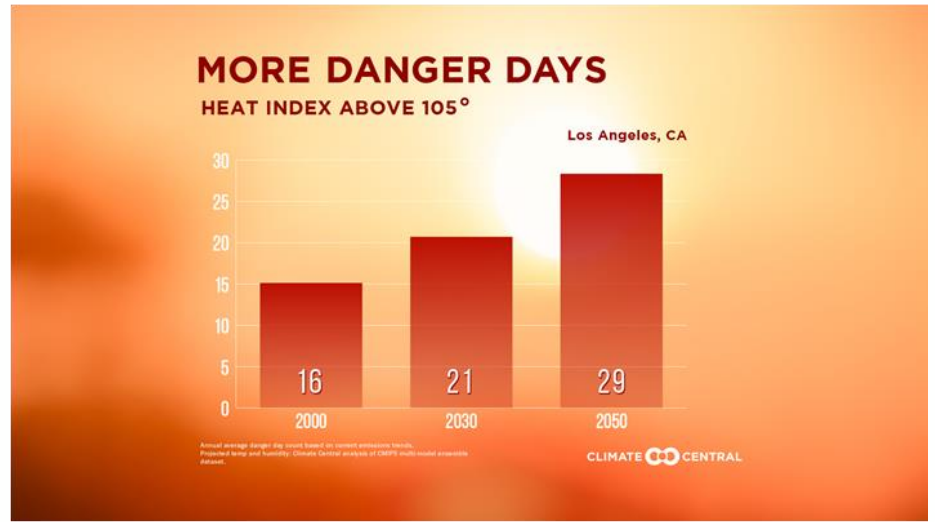

Stressing Our Water Supplies_

Climate Impacts